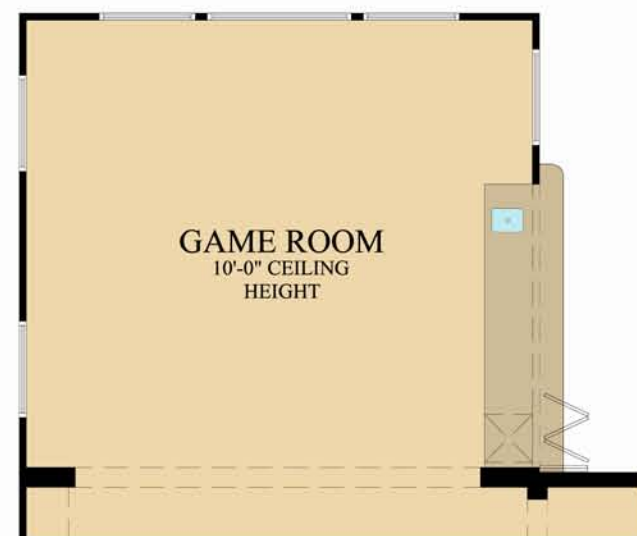

Apogee

Bedroom 4 in Lieu of Office

Bar at Game Room

Plan Features

- 4,090 Livable SF
- Single Story
- 4 Bedrooms
- 2.5 Bathrooms
- 3-Car Garage
- Large Great Room
- Game Room
- Optional Guest Suite
- Optional Wet Bar at Game Room

Prep Area Option

20' Multi-Slide Option Door