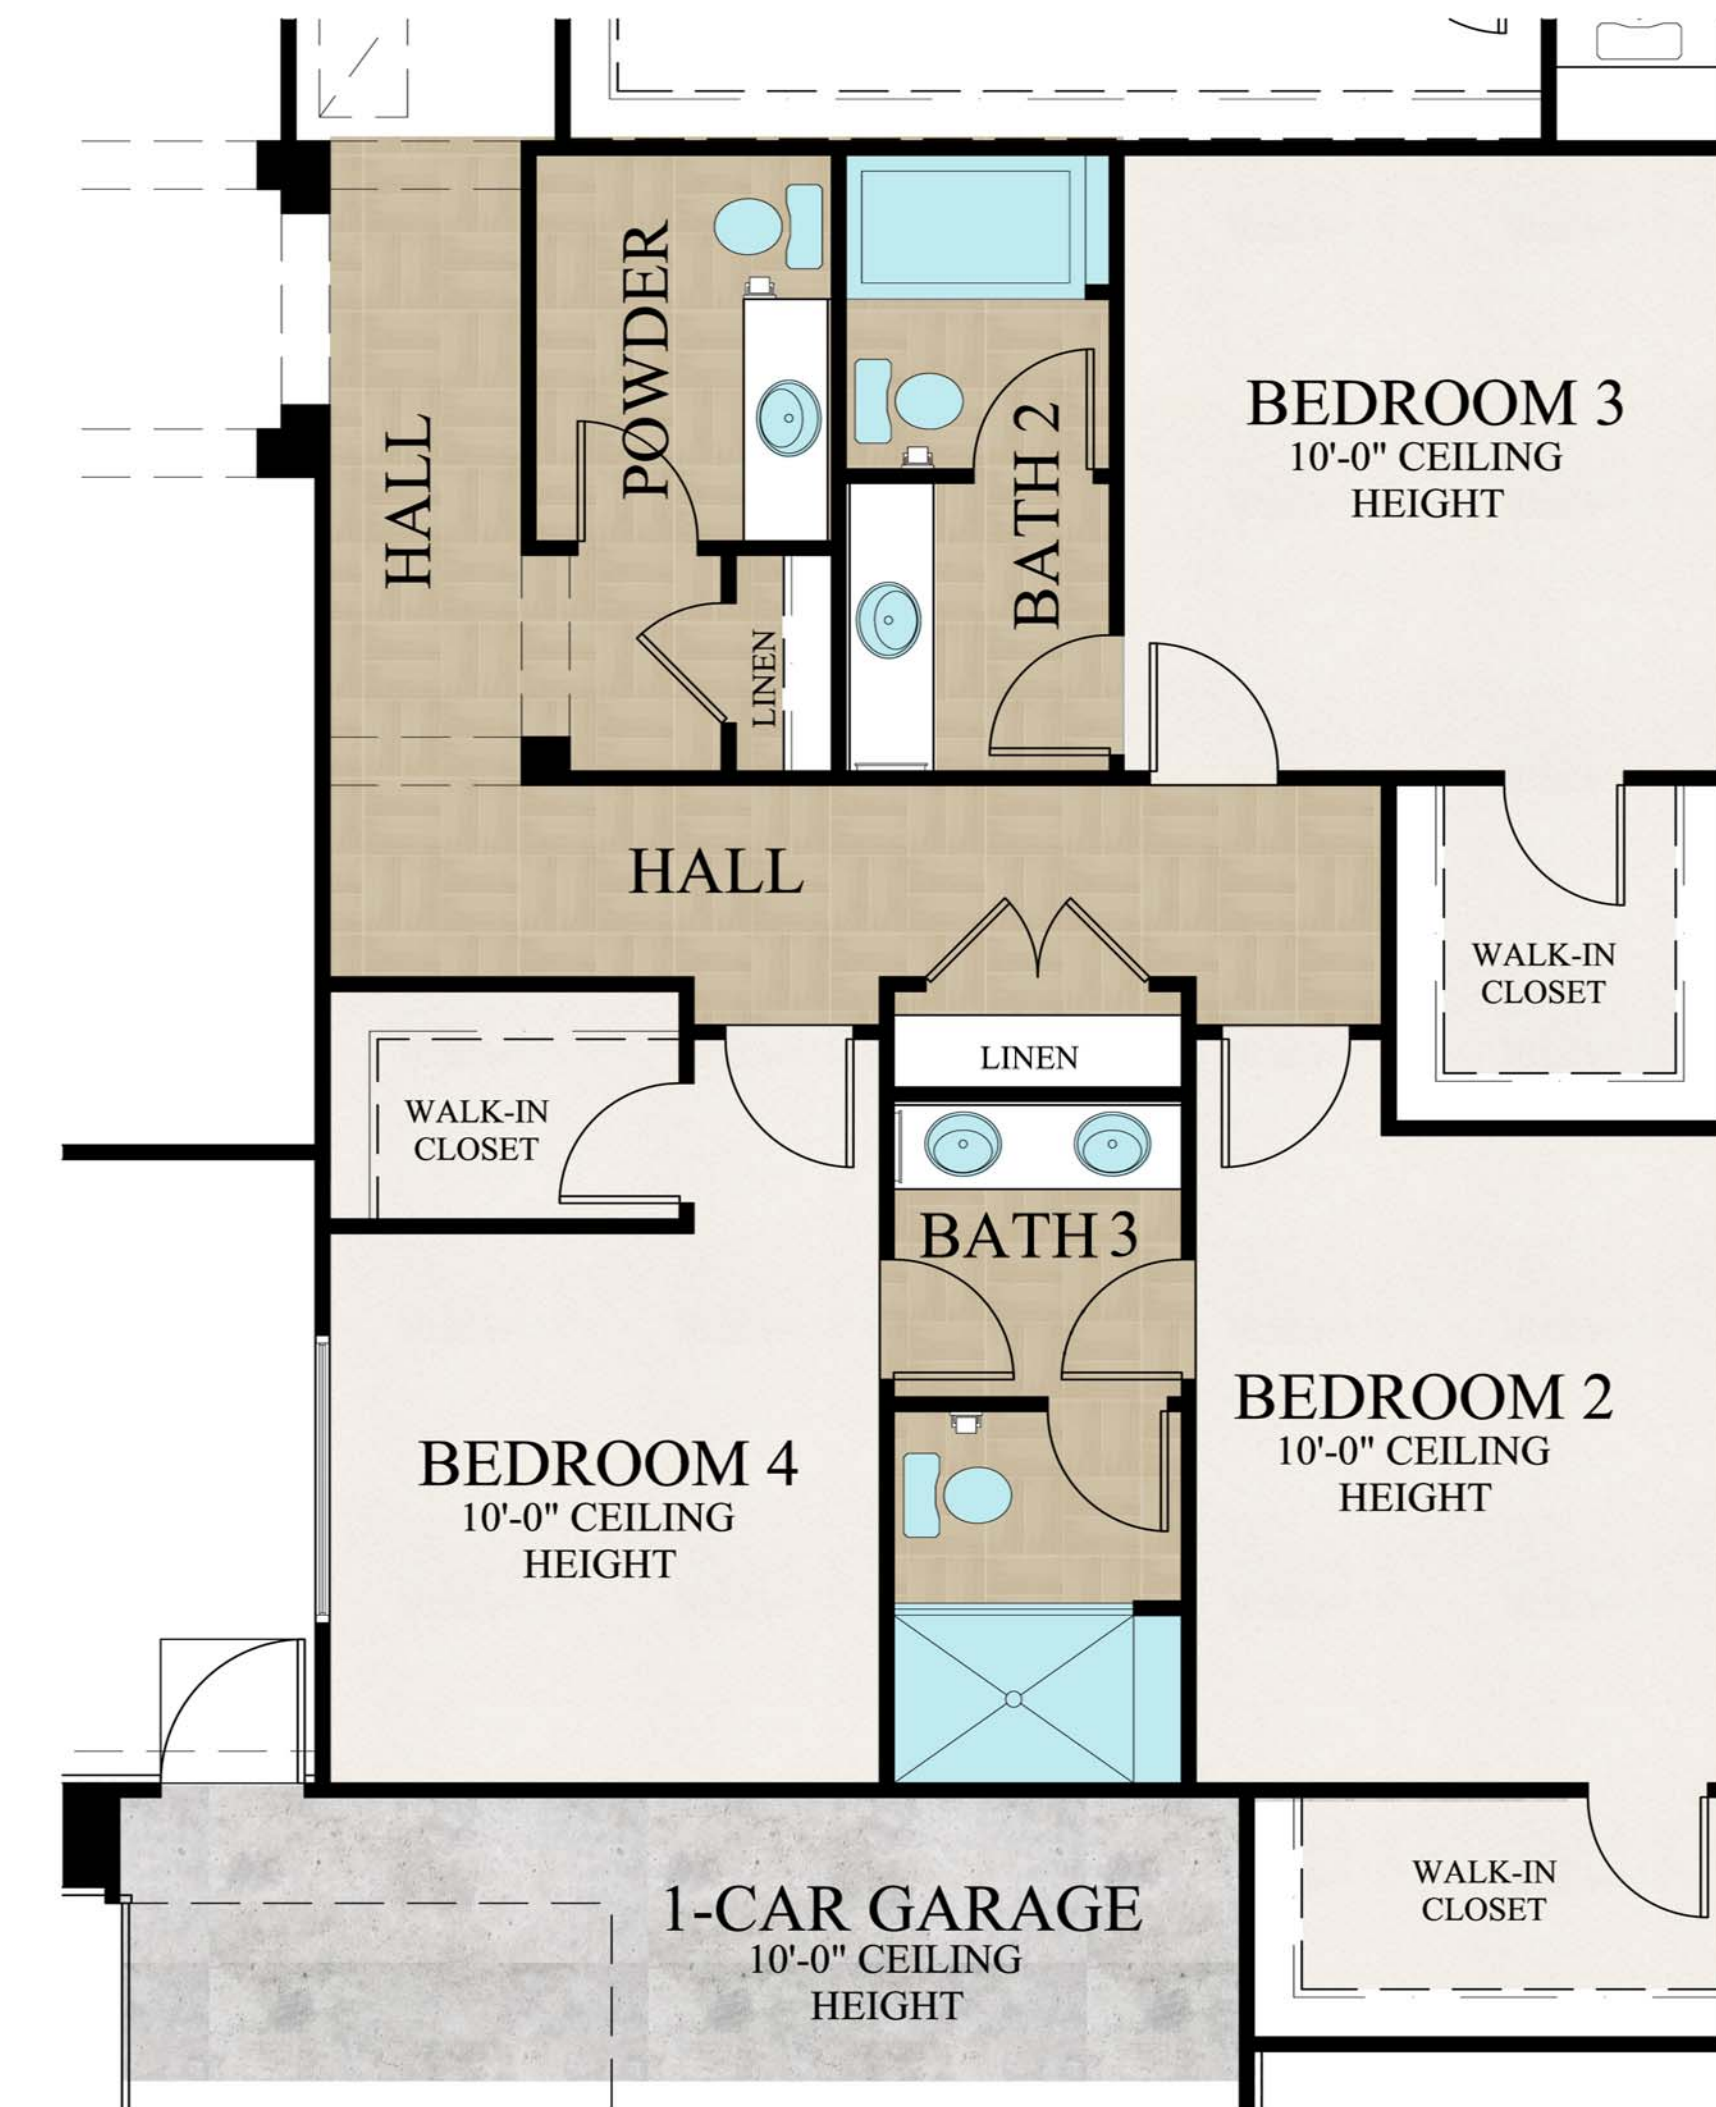

# Vertex

Optional Tub at Master Bath

## Plan Features

- 3,540 Livable SF
- Single Story
- 3 Bedrooms
- 2.5 Bathrooms
- 3-Car Garage
- Large Great Room
- Game Room

Opt. Bedroom 4 / Bath 3 ILO Game Room